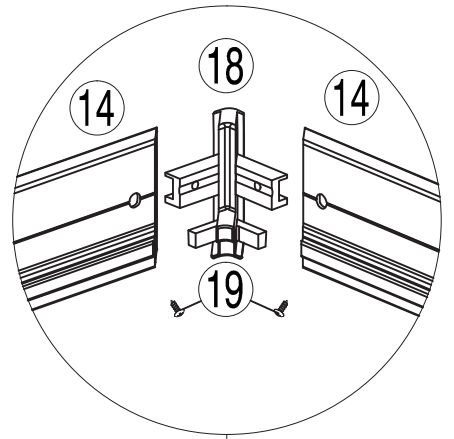

# NEW VARIA

serial number	graphical	name	quantity	remarks
1		L/R	2 PCS	
2		L/R	2 PCS	
3		ST3. 9X35	6 PCS	
4			2 PCS	
5			2 PCS	
6			6 PCS	
7			2 PCS	
8			2 PCS	
9			2 PCS	
10			4 PCS	
11		ST3. 5X35	8 PCS	
12			8 PCS	
13			2 PCS	
14			4 PCS	
15		ST3. 5X20	2 PCS	
16		ST3. 5X9. 5	8 PCS	

serial number	graphical	name	quantity	remarks
17			4 PCS	
18			2 PCS	
19		ST 3.5x6.5	4 PCS	
20		ST3.5X16	4 PCS	
21			2 PCS	
22		L/R	2 PCS	
23			2 PCS	
24			2 PCS	
25		4mm	1 PCS	

	a	b
800x800	775-795	775-795
900x900	875-895	875-895