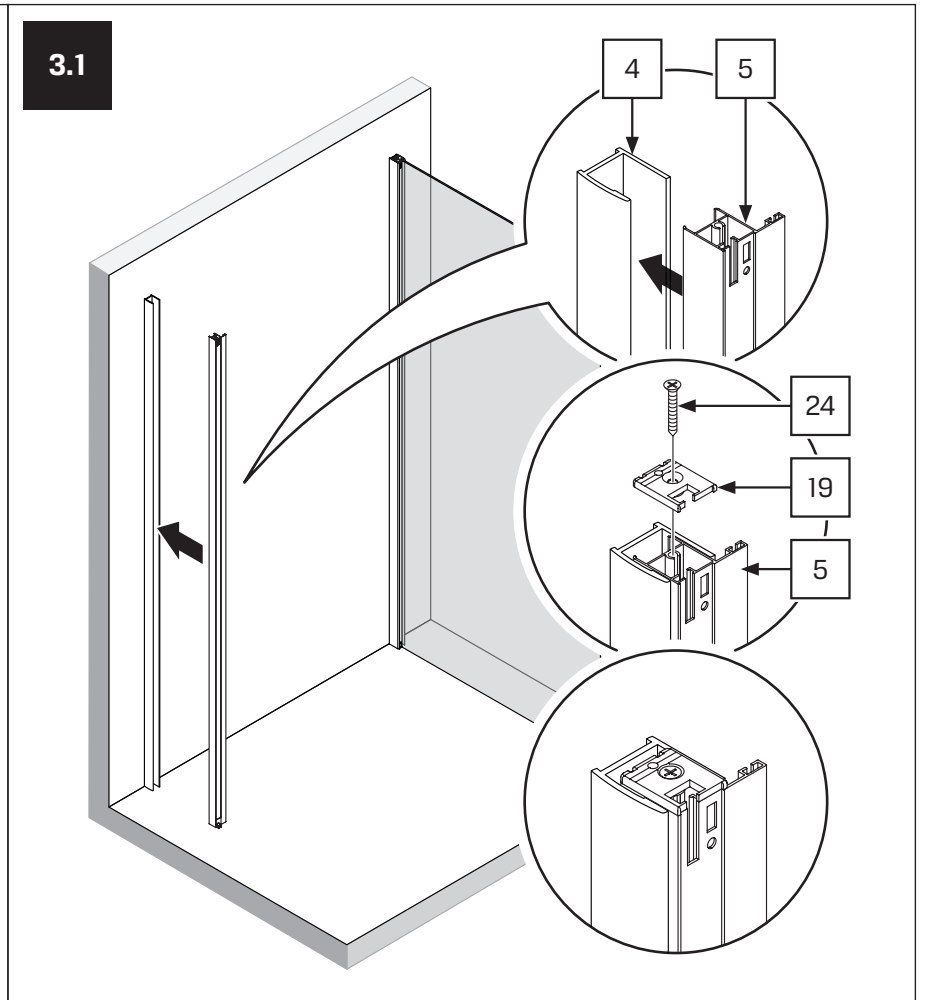

Specyfikacja techniczna **Kabin Na Wymiar** znajduje się w potwierdzeniu zamówienia.
The technical specification of the **Custom-Made Cabin** can be found in the order confirmation.

| | Wymiary gabarytowe Overall dimensions | | Wymiary do osi szyby Dimensions to the pane axis | |
|-------------|--|----------|---|-----------|
| | A | B | X1 | X2 |
| 100x90x200 | 98,5-100 | 88-90 | 97,5-99 | 86-88 |
| 100x100x200 | 98,5-100 | 98-100 | 97,5-99 | 96-98 |
| 100x110x200 | 98,5-100 | 108-110 | 97,5-99 | 106-108 |
| 100x120x200 | 98,5-100 | 118-120 | 97,5-99 | 116-118 |
| 110x90x200 | 108,5-110 | 88-90 | 107,5-109 | 86-88 |
| 110x100x200 | 108,5-110 | 98-100 | 107,5-109 | 96-98 |
| 110x110x200 | 108,5-110 | 108-110 | 107,5-109 | 106-108 |
| 110x120x200 | 108,5-110 | 118-120 | 107,5-109 | 116-118 |
| 120x90x200 | 118,5-120 | 88-90 | 117,5-119 | 86-88 |
| 120x100x200 | 118,5-120 | 98-100 | 117,5-119 | 96-98 |
| 120x110x200 | 118,5-120 | 108-110 | 117,5-119 | 106-108 |
| 120x120x200 | 118,5-120 | 118-120 | 117,5-119 | 116-118 |