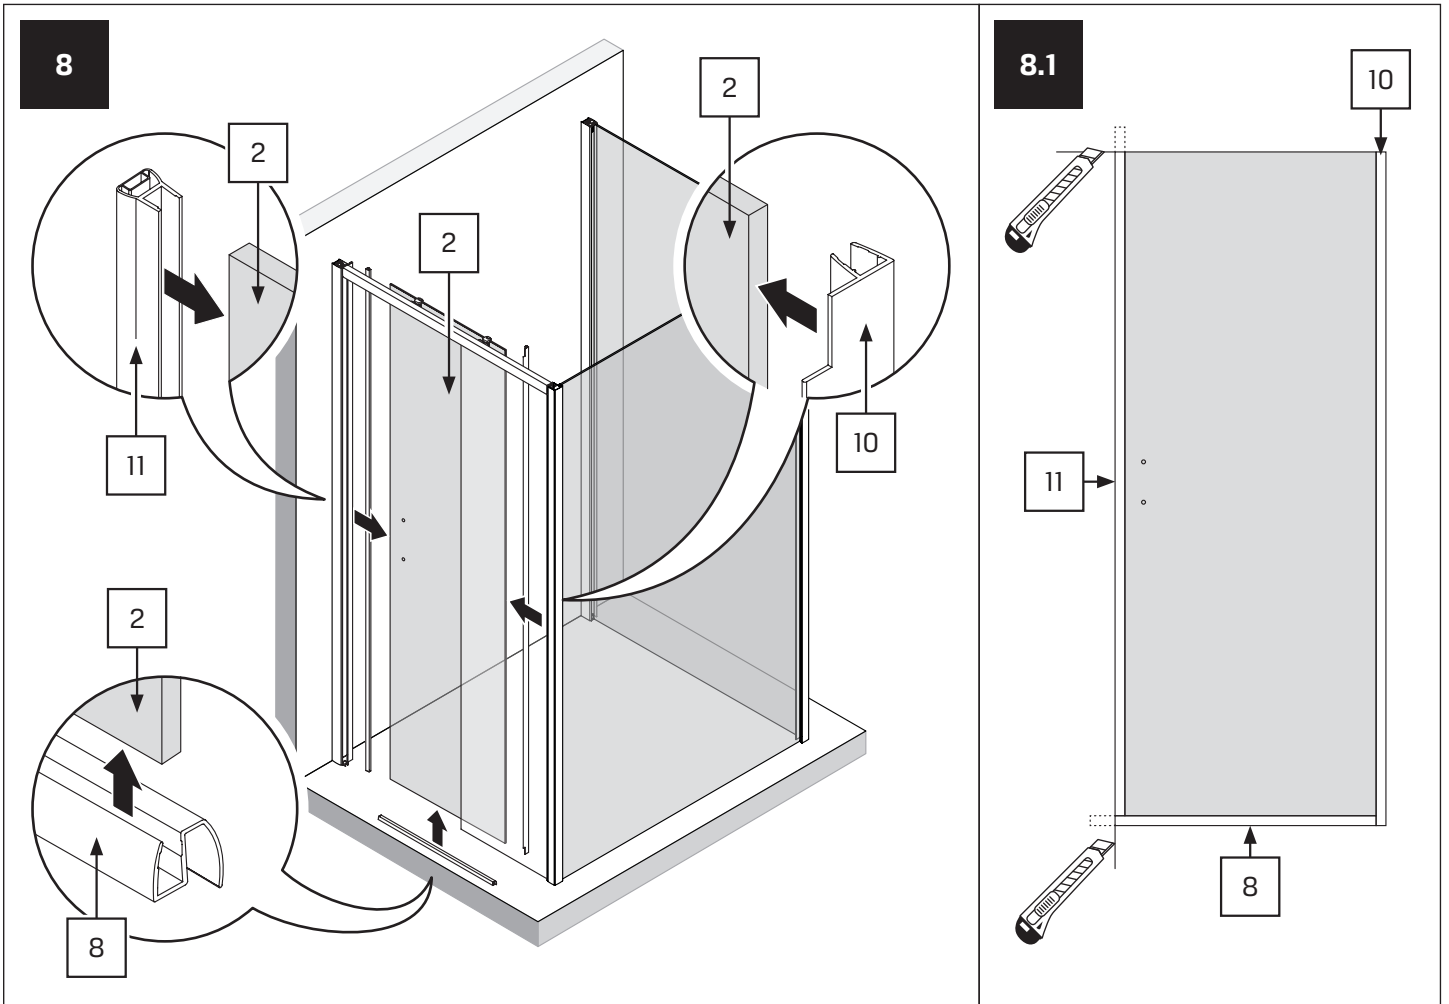

Specyfikacja techniczna **Kabin Na Wymiar** znajduje się w potwierdzeniu zamówienia.
The technical specification of the **Custom-Made Cabin** can be found in the order confirmation.

| | Wymiary gabarytowe Overall dimensions | | Wymiary do osi szyby Dimensions to the pane axis | |
|-------------|--|----------|---|-----------|
| | A | B | X1 | X2 |
| 100x90x200 | 98,5-100 | 88-90 | 97,5-99 | 86-88 |
| 100x100x200 | 98,5-100 | 98-100 | 97,5-99 | 96-98 |
| 100x110x200 | 98,5-100 | 108-110 | 97,5-99 | 106-108 |
| 100x120x200 | 98,5-100 | 118-120 | 97,5-99 | 116-118 |
| 110x90x200 | 108,5-110 | 88-90 | 107,5-109 | 86-88 |
| 110x100x200 | 108,5-110 | 98-100 | 107,5-109 | 96-98 |
| 110x110x200 | 108,5-110 | 108-110 | 107,5-109 | 106-108 |
| 110x120x200 | 108,5-110 | 118-120 | 107,5-109 | 116-118 |
| 120x90x200 | 118,5-120 | 88-90 | 117,5-119 | 86-88 |
| 120x100x200 | 118,5-120 | 98-100 | 117,5-119 | 96-98 |
| 120x110x200 | 118,5-120 | 108-110 | 117,5-119 | 106-108 |
| 120x120x200 | 118,5-120 | 118-120 | 117,5-119 | 116-118 |

4

5

11

11.1

11.2

11.3

12

12.1