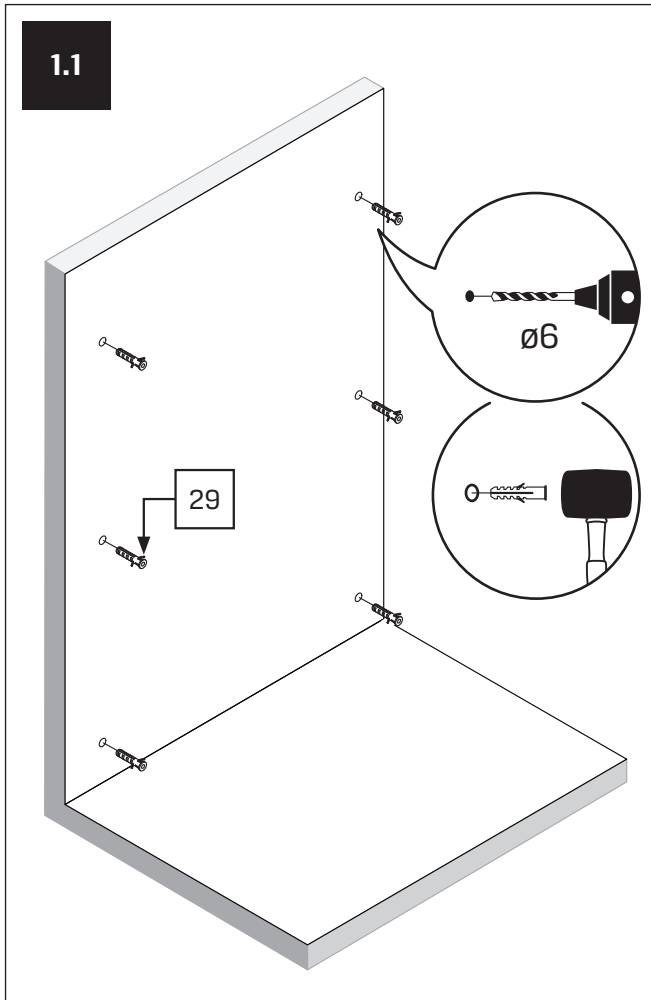

Specyfikacja techniczna **Kabin Na Wymiar** znajduje się w potwierdzeniu zamówienia.
The technical specification of the **Custom-Made Cabin** can be found in the order confirmation.

| | Wymiary gabarytowe Overall dimensions | | Wymiary do osi szyby Dimensions to the pane axis | |
|-------------|--|----------|---|-----------|
| | A | B | X1 | X2 |
| 100x90x200 | 98,5-100 | 88-90 | 97,5-99 | 86-88 |
| 100x100x200 | 98,5-100 | 98-100 | 97,5-99 | 96-98 |
| 100x110x200 | 98,5-100 | 108-110 | 97,5-99 | 106-108 |
| 100x120x200 | 98,5-100 | 118-120 | 97,5-99 | 116-118 |
| 110x90x200 | 108,5-110 | 88-90 | 107,5-109 | 86-88 |
| 110x100x200 | 108,5-110 | 98-100 | 107,5-109 | 96-98 |
| 110x110x200 | 108,5-110 | 108-110 | 107,5-109 | 106-108 |
| 110x120x200 | 108,5-110 | 118-120 | 107,5-109 | 116-118 |
| 120x90x200 | 118,5-120 | 88-90 | 117,5-119 | 86-88 |
| 120x100x200 | 118,5-120 | 98-100 | 117,5-119 | 96-98 |
| 120x110x200 | 118,5-120 | 108-110 | 117,5-119 | 106-108 |
| 120x120x200 | 118,5-120 | 118-120 | 117,5-119 | 116-118 |