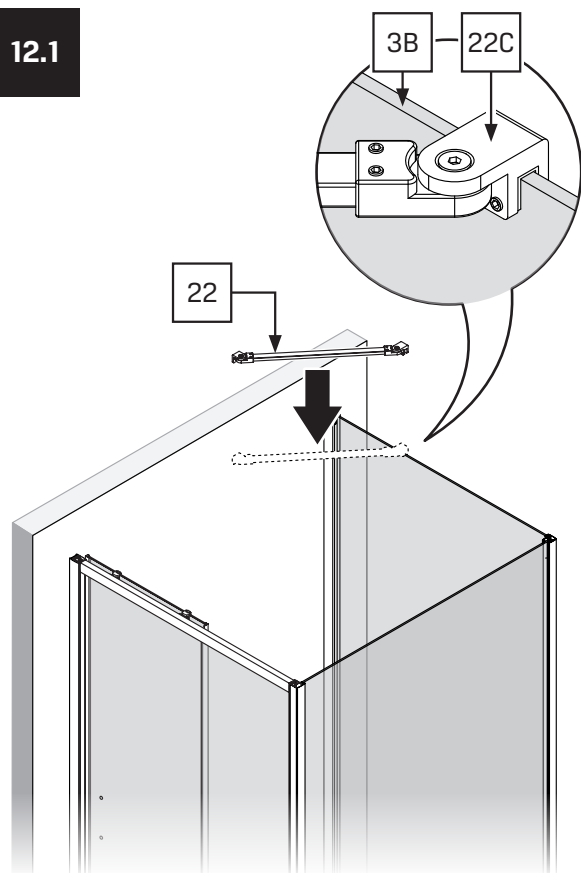

Specyfikacja techniczna **Kabin Na Wymiar** znajduje się w potwierdzeniu zamówienia.
The technical specification of the **Custom-Made Cabin** can be found in the order confirmation.

| | Wymiary gabarytowe Overall dimensions | | Wymiary do osi szyby Dimensions to the pane axis | |
|-------------|--|----------|---|-----------|
| | A | B | X1 | X2 |
| 100x90x200 | 98,5-100 | 88-90 | 97,5-99 | 86-88 |
| 100x100x200 | 98,5-100 | 98-100 | 97,5-99 | 96-98 |
| 100x110x200 | 98,5-100 | 108-110 | 97,5-99 | 106-108 |
| 100x120x200 | 98,5-100 | 118-120 | 97,5-99 | 116-118 |
| 110x90x200 | 108,5-110 | 88-90 | 107,5-109 | 86-88 |
| 110x100x200 | 108,5-110 | 98-100 | 107,5-109 | 96-98 |
| 110x110x200 | 108,5-110 | 108-110 | 107,5-109 | 106-108 |
| 110x120x200 | 108,5-110 | 118-120 | 107,5-109 | 116-118 |
| 120x90x200 | 118,5-120 | 88-90 | 117,5-119 | 86-88 |
| 120x100x200 | 118,5-120 | 98-100 | 117,5-119 | 96-98 |
| 120x110x200 | 118,5-120 | 108-110 | 117,5-119 | 106-108 |
| 120x120x200 | 118,5-120 | 118-120 | 117,5-119 | 116-118 |

4

5

11

11.1

11.2

11.3

12

12.1