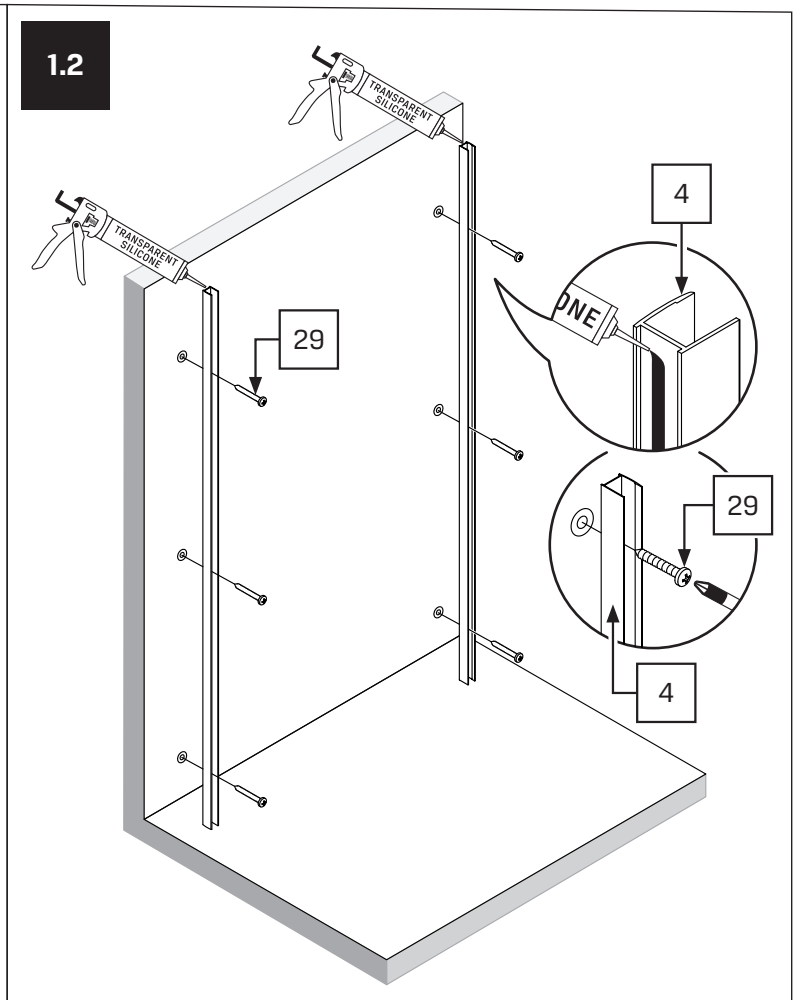

Specyfikacja techniczna **Kabin Na Wymiar** znajduje się w potwierdzeniu zamówienia.
The technical specification of the **Custom-Made Cabin** can be found in the order confirmation.

| | Wymiary gabarytowe Overall dimensions | | Wymiary do osi szyby Dimensions to the pane axis | |
|-------------|--|----------|---|-----------|
| | A | B | X1 | X2 |
| 100x90x200 | 98,5-100 | 88-90 | 97,5-99 | 86-88 |
| 100x100x200 | 98,5-100 | 98-100 | 97,5-99 | 96-98 |
| 100x110x200 | 98,5-100 | 108-110 | 97,5-99 | 106-108 |
| 100x120x200 | 98,5-100 | 118-120 | 97,5-99 | 116-118 |
| 110x90x200 | 108,5-110 | 88-90 | 107,5-109 | 86-88 |
| 110x100x200 | 108,5-110 | 98-100 | 107,5-109 | 96-98 |
| 110x110x200 | 108,5-110 | 108-110 | 107,5-109 | 106-108 |
| 110x120x200 | 108,5-110 | 118-120 | 107,5-109 | 116-118 |
| 120x90x200 | 118,5-120 | 88-90 | 117,5-119 | 86-88 |
| 120x100x200 | 118,5-120 | 98-100 | 117,5-119 | 96-98 |
| 120x110x200 | 118,5-120 | 108-110 | 117,5-119 | 106-108 |
| 120x120x200 | 118,5-120 | 118-120 | 117,5-119 | 116-118 |