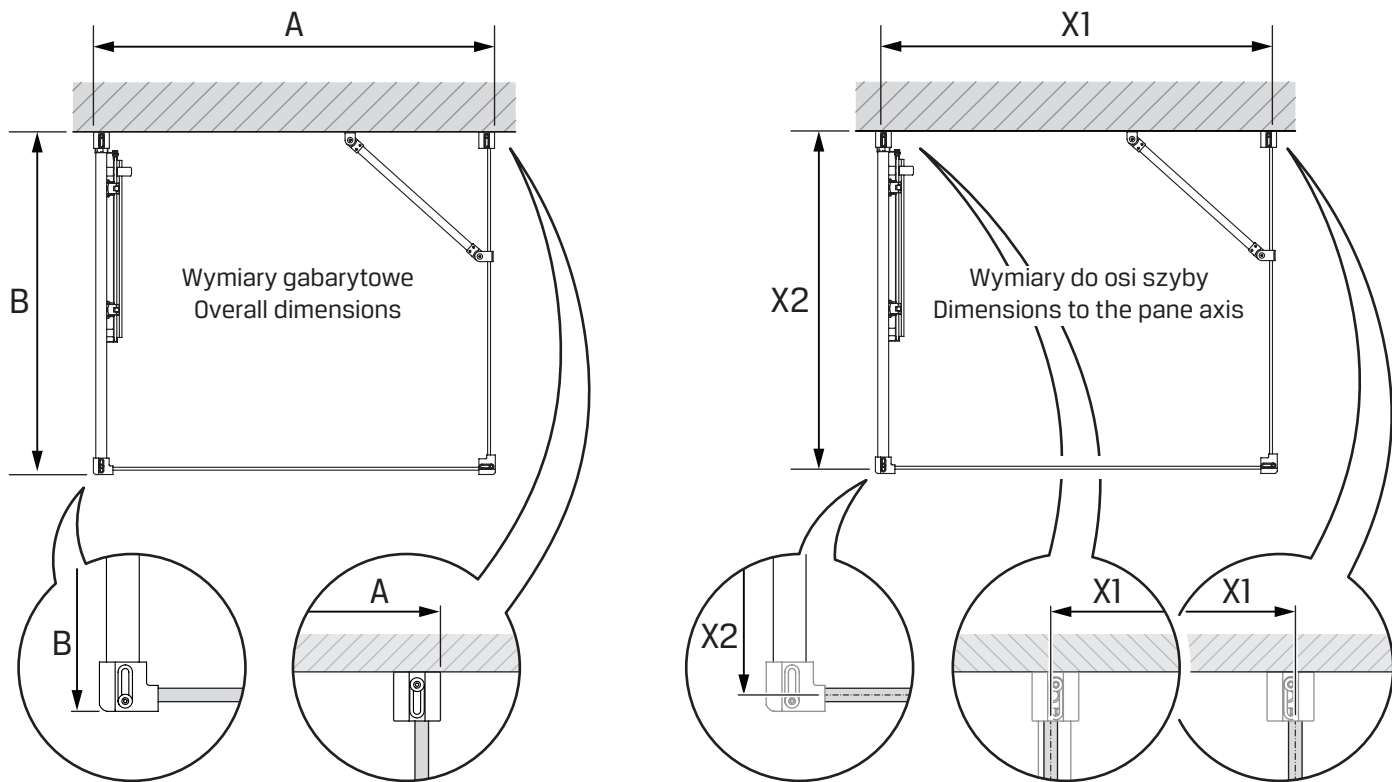

**TABELA NIE DOTYCZY KABIN NA WYMIAR!
THE TABLE DOES NOT INCLUDE CUSTOM-MADE ENCLOSURES!**

Specyfikacja techniczna **Kabin Na Wymiar** znajduje się w potwierdzeniu zamówienia.
The technical specification of the **Custom-Made Cabin** can be found in the order confirmation.

	Wymiary gabarytowe Overall dimensions		Wymiary do osi szyby Dimensions to the pane axis	
	A	B	X1	X2
100x90x200	98,5-100	88-90	97,5-99	86-88
100x100x200	98,5-100	98-100	97,5-99	96-98
100x110x200	98,5-100	108-110	97,5-99	106-108
100x120x200	98,5-100	118-120	97,5-99	116-118
110x90x200	108,5-110	88-90	107,5-109	86-88
110x100x200	108,5-110	98-100	107,5-109	96-98
110x110x200	108,5-110	108-110	107,5-109	106-108
110x120x200	108,5-110	118-120	107,5-109	116-118
120x90x200	118,5-120	88-90	117,5-119	86-88
120x100x200	118,5-120	98-100	117,5-119	96-98
120x110x200	118,5-120	108-110	117,5-119	106-108
120x120x200	118,5-120	118-120	117,5-119	116-118