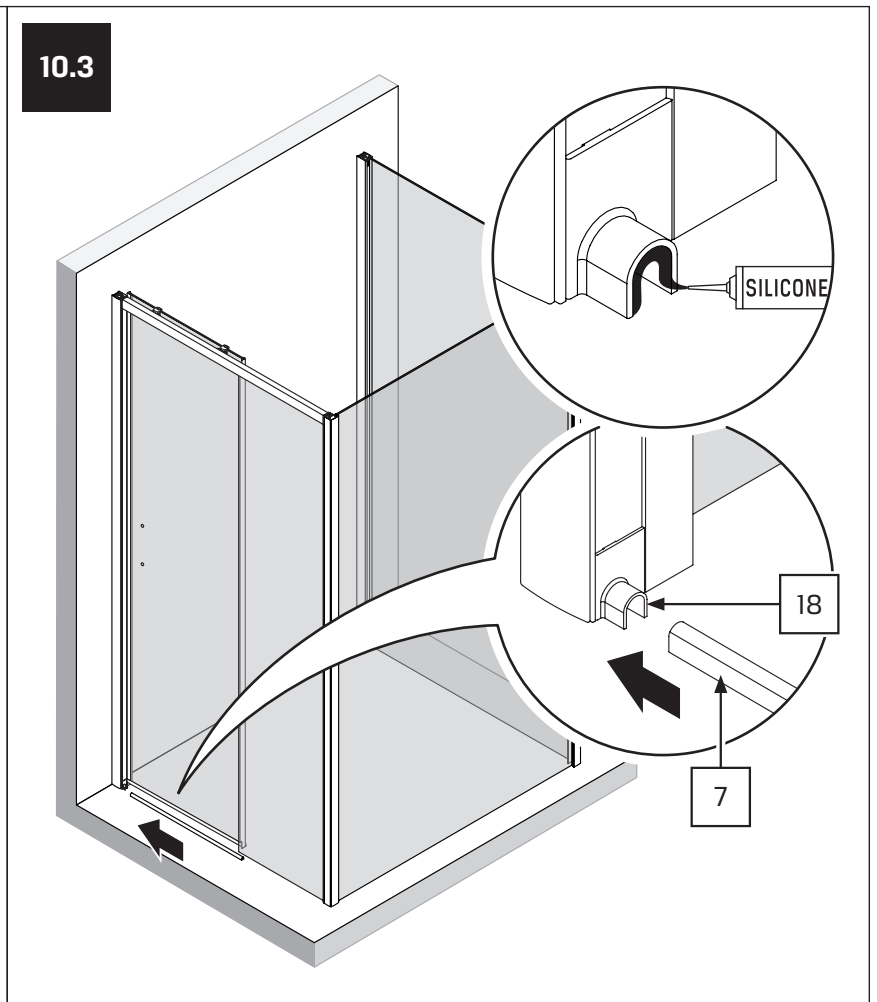

Specyfikacja techniczna **Kabin Na Wymiar** znajduje się w potwierdzeniu zamówienia.
The technical specification of the **Custom-Made Cabin** can be found in the order confirmation.

| | Wymiary gabarytowe Overall dimensions | | Wymiary do osi szyby Dimensions to the pane axis | |
|-------------|--|----------|---|-----------|
| | A | B | X1 | X2 |
| 100x90x200 | 98,5-100 | 88-90 | 97,5-99 | 86-88 |
| 100x100x200 | 98,5-100 | 98-100 | 97,5-99 | 96-98 |
| 100x110x200 | 98,5-100 | 108-110 | 97,5-99 | 106-108 |
| 100x120x200 | 98,5-100 | 118-120 | 97,5-99 | 116-118 |
| 110x90x200 | 108,5-110 | 88-90 | 107,5-109 | 86-88 |
| 110x100x200 | 108,5-110 | 98-100 | 107,5-109 | 96-98 |
| 110x110x200 | 108,5-110 | 108-110 | 107,5-109 | 106-108 |
| 110x120x200 | 108,5-110 | 118-120 | 107,5-109 | 116-118 |
| 120x90x200 | 118,5-120 | 88-90 | 117,5-119 | 86-88 |
| 120x100x200 | 118,5-120 | 98-100 | 117,5-119 | 96-98 |
| 120x110x200 | 118,5-120 | 108-110 | 117,5-119 | 106-108 |
| 120x120x200 | 118,5-120 | 118-120 | 117,5-119 | 116-118 |

4

5

11

11.1

11.2

11.3

12

12.1