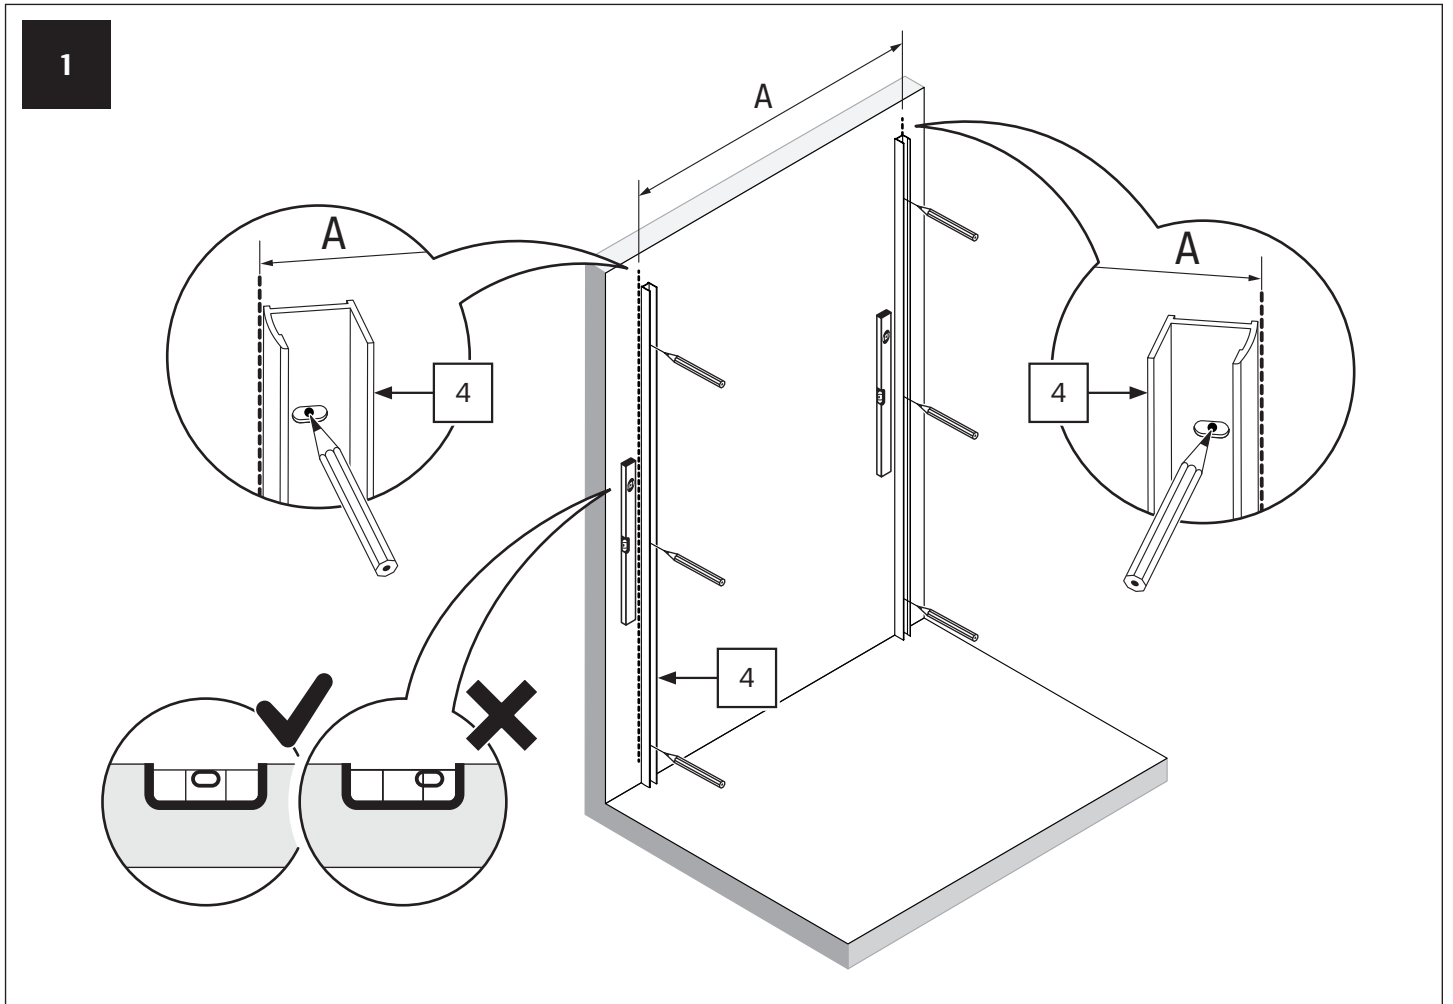

Specyfikacja techniczna **Kabin Na Wymiar** znajduje się w potwierdzeniu zamówienia.
The technical specification of the **Custom-Made Cabin** can be found in the order confirmation.

| | Wymiary gabarytowe Overall dimensions | | Wymiary do osi szyby Dimensions to the pane axis | |
|-------------|--|----------|---|-----------|
| | A | B | X1 | X2 |
| 100x90x200 | 98,5-100 | 88-90 | 97,5-99 | 86-88 |
| 100x100x200 | 98,5-100 | 98-100 | 97,5-99 | 96-98 |
| 100x110x200 | 98,5-100 | 108-110 | 97,5-99 | 106-108 |
| 100x120x200 | 98,5-100 | 118-120 | 97,5-99 | 116-118 |
| 110x90x200 | 108,5-110 | 88-90 | 107,5-109 | 86-88 |
| 110x100x200 | 108,5-110 | 98-100 | 107,5-109 | 96-98 |
| 110x110x200 | 108,5-110 | 108-110 | 107,5-109 | 106-108 |
| 110x120x200 | 108,5-110 | 118-120 | 107,5-109 | 116-118 |
| 120x90x200 | 118,5-120 | 88-90 | 117,5-119 | 86-88 |
| 120x100x200 | 118,5-120 | 98-100 | 117,5-119 | 96-98 |
| 120x110x200 | 118,5-120 | 108-110 | 117,5-119 | 106-108 |
| 120x120x200 | 118,5-120 | 118-120 | 117,5-119 | 116-118 |