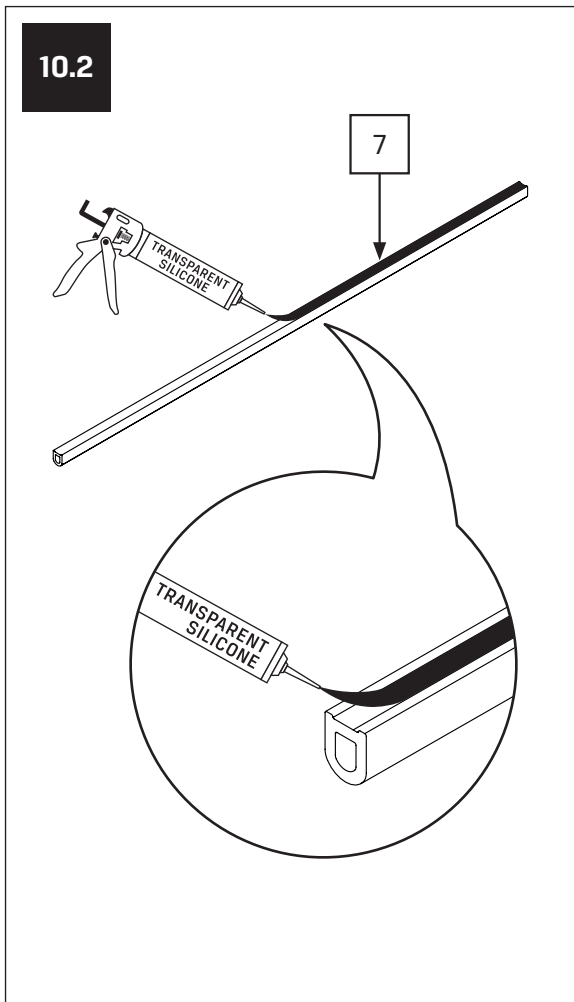

Specyfikacja techniczna **Kabin Na Wymiar** znajduje się w potwierdzeniu zamówienia.
The technical specification of the **Custom-Made Cabin** can be found in the order confirmation.

| | Wymiary gabarytowe Overall dimensions | | Wymiary do osi szyby Dimensions to the pane axis | |
|-------------|--|----------|---|-----------|
| | A | B | X1 | X2 |
| 100x90x200 | 98,5-100 | 88-90 | 97,5-99 | 86-88 |
| 100x100x200 | 98,5-100 | 98-100 | 97,5-99 | 96-98 |
| 100x110x200 | 98,5-100 | 108-110 | 97,5-99 | 106-108 |
| 100x120x200 | 98,5-100 | 118-120 | 97,5-99 | 116-118 |
| 110x90x200 | 108,5-110 | 88-90 | 107,5-109 | 86-88 |
| 110x100x200 | 108,5-110 | 98-100 | 107,5-109 | 96-98 |
| 110x110x200 | 108,5-110 | 108-110 | 107,5-109 | 106-108 |
| 110x120x200 | 108,5-110 | 118-120 | 107,5-109 | 116-118 |
| 120x90x200 | 118,5-120 | 88-90 | 117,5-119 | 86-88 |
| 120x100x200 | 118,5-120 | 98-100 | 117,5-119 | 96-98 |
| 120x110x200 | 118,5-120 | 108-110 | 117,5-119 | 106-108 |
| 120x120x200 | 118,5-120 | 118-120 | 117,5-119 | 116-118 |

4

5

11

11.1

11.2

11.3

12

12.1