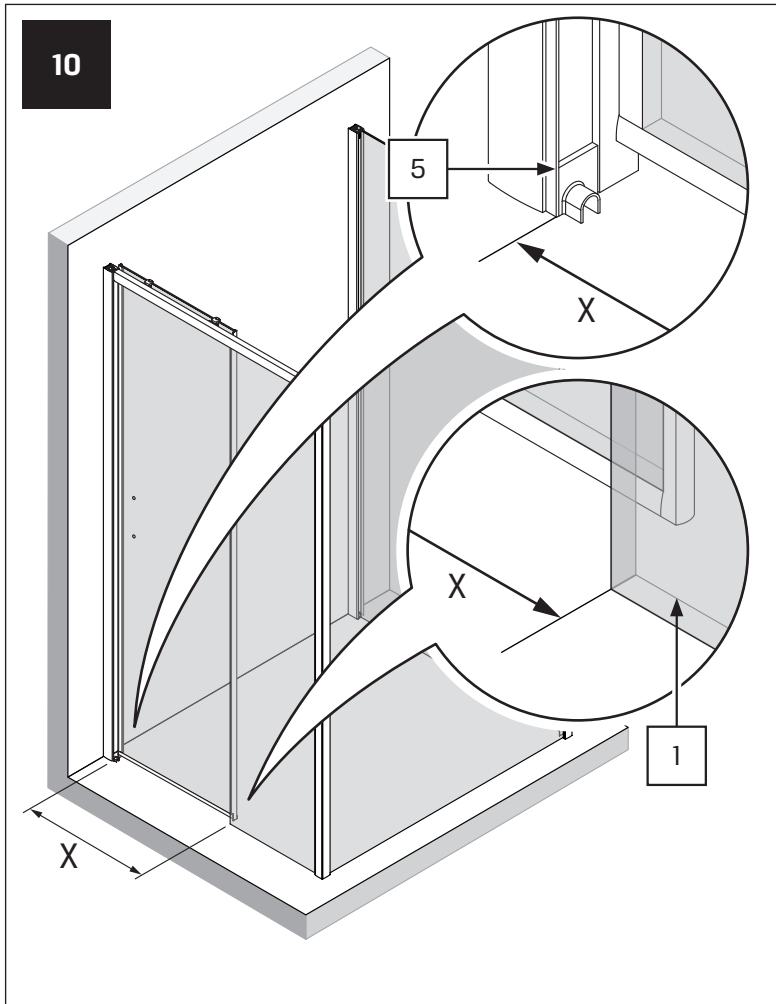

Specyfikacja techniczna **Kabin Na Wymiar** znajduje się w potwierdzeniu zamówienia.
The technical specification of the **Custom-Made Cabin** can be found in the order confirmation.

| | Wymiary gabarytowe Overall dimensions | | Wymiary do osi szyby Dimensions to the pane axis | |
|-------------|--|----------|---|-----------|
| | A | B | X1 | X2 |
| 100x90x200 | 98,5-100 | 88-90 | 97,5-99 | 86-88 |
| 100x100x200 | 98,5-100 | 98-100 | 97,5-99 | 96-98 |
| 100x110x200 | 98,5-100 | 108-110 | 97,5-99 | 106-108 |
| 100x120x200 | 98,5-100 | 118-120 | 97,5-99 | 116-118 |
| 110x90x200 | 108,5-110 | 88-90 | 107,5-109 | 86-88 |
| 110x100x200 | 108,5-110 | 98-100 | 107,5-109 | 96-98 |
| 110x110x200 | 108,5-110 | 108-110 | 107,5-109 | 106-108 |
| 110x120x200 | 108,5-110 | 118-120 | 107,5-109 | 116-118 |
| 120x90x200 | 118,5-120 | 88-90 | 117,5-119 | 86-88 |
| 120x100x200 | 118,5-120 | 98-100 | 117,5-119 | 96-98 |
| 120x110x200 | 118,5-120 | 108-110 | 117,5-119 | 106-108 |
| 120x120x200 | 118,5-120 | 118-120 | 117,5-119 | 116-118 |

4

5

11

11.1

11.2

11.3

12

12.1