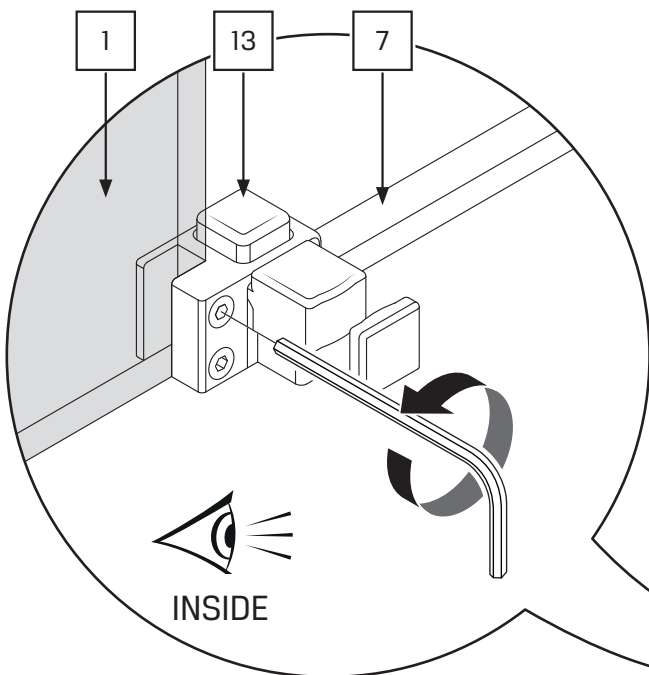

Specyfikacja techniczna **Kabin Na Wymiar** znajduje się w potwierdzeniu zamówienia.
The technical specification of the **Custom-Made Cabin** can be found in the order confirmation.

| | Wymiary gabarytowe Overall dimensions | | Wymiary do osi szyby Dimensions to the pane axis | |
|-------------|--|----------|---|-----------|
| | A | B | X1 | X2 |
| 100x90x200 | 98,5-100 | 88-90 | 97,5-99 | 86-88 |
| 100x100x200 | 98,5-100 | 98-100 | 97,5-99 | 96-98 |
| 100x110x200 | 98,5-100 | 108-110 | 97,5-99 | 106-108 |
| 100x120x200 | 98,5-100 | 118-120 | 97,5-99 | 116-118 |
| 110x90x200 | 108,5-110 | 88-90 | 107,5-109 | 86-88 |
| 110x100x200 | 108,5-110 | 98-100 | 107,5-109 | 96-98 |
| 110x110x200 | 108,5-110 | 108-110 | 107,5-109 | 106-108 |
| 110x120x200 | 108,5-110 | 118-120 | 107,5-109 | 116-118 |
| 120x90x200 | 118,5-120 | 88-90 | 117,5-119 | 86-88 |
| 120x100x200 | 118,5-120 | 98-100 | 117,5-119 | 96-98 |
| 120x110x200 | 118,5-120 | 108-110 | 117,5-119 | 106-108 |
| 120x120x200 | 118,5-120 | 118-120 | 117,5-119 | 116-118 |

4

5

11

11.1

11.2

11.3

12

12.1