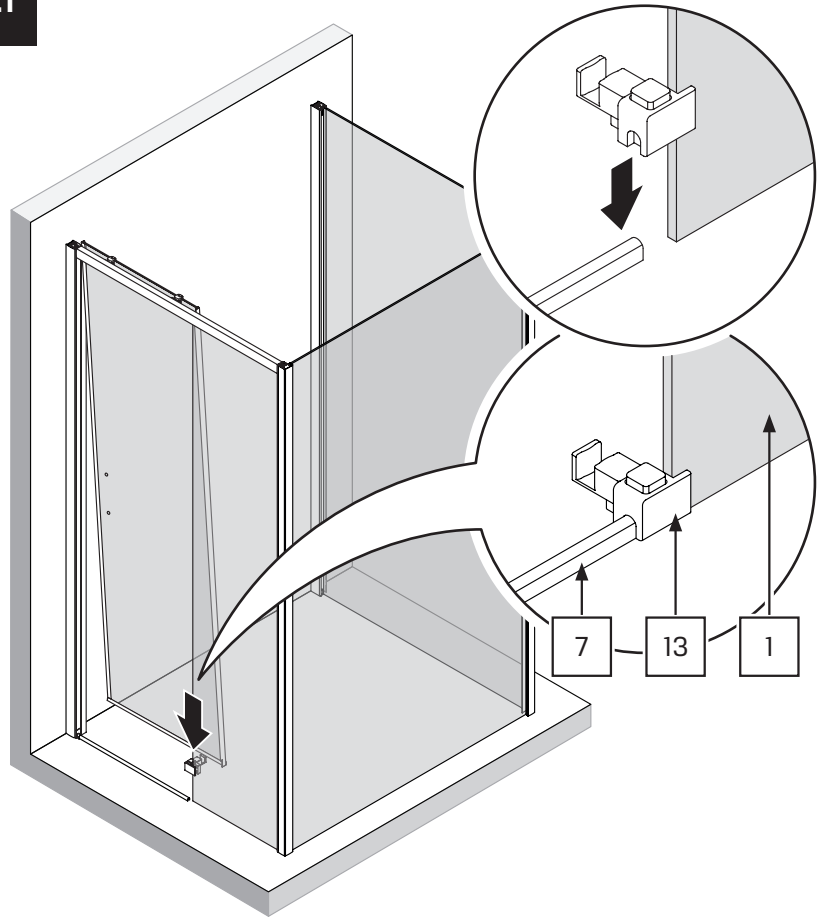

Specyfikacja techniczna **Kabin Na Wymiar** znajduje się w potwierdzeniu zamówienia.
The technical specification of the **Custom-Made Cabin** can be found in the order confirmation.

| | Wymiary gabarytowe Overall dimensions | | Wymiary do osi szyby Dimensions to the pane axis | |
|-------------|--|----------|---|-----------|
| | A | B | X1 | X2 |
| 100x90x200 | 98,5-100 | 88-90 | 97,5-99 | 86-88 |
| 100x100x200 | 98,5-100 | 98-100 | 97,5-99 | 96-98 |
| 100x110x200 | 98,5-100 | 108-110 | 97,5-99 | 106-108 |
| 100x120x200 | 98,5-100 | 118-120 | 97,5-99 | 116-118 |
| 110x90x200 | 108,5-110 | 88-90 | 107,5-109 | 86-88 |
| 110x100x200 | 108,5-110 | 98-100 | 107,5-109 | 96-98 |
| 110x110x200 | 108,5-110 | 108-110 | 107,5-109 | 106-108 |
| 110x120x200 | 108,5-110 | 118-120 | 107,5-109 | 116-118 |
| 120x90x200 | 118,5-120 | 88-90 | 117,5-119 | 86-88 |
| 120x100x200 | 118,5-120 | 98-100 | 117,5-119 | 96-98 |
| 120x110x200 | 118,5-120 | 108-110 | 117,5-119 | 106-108 |
| 120x120x200 | 118,5-120 | 118-120 | 117,5-119 | 116-118 |

4

5

11

11.1

11.2

11.3

12

12.1