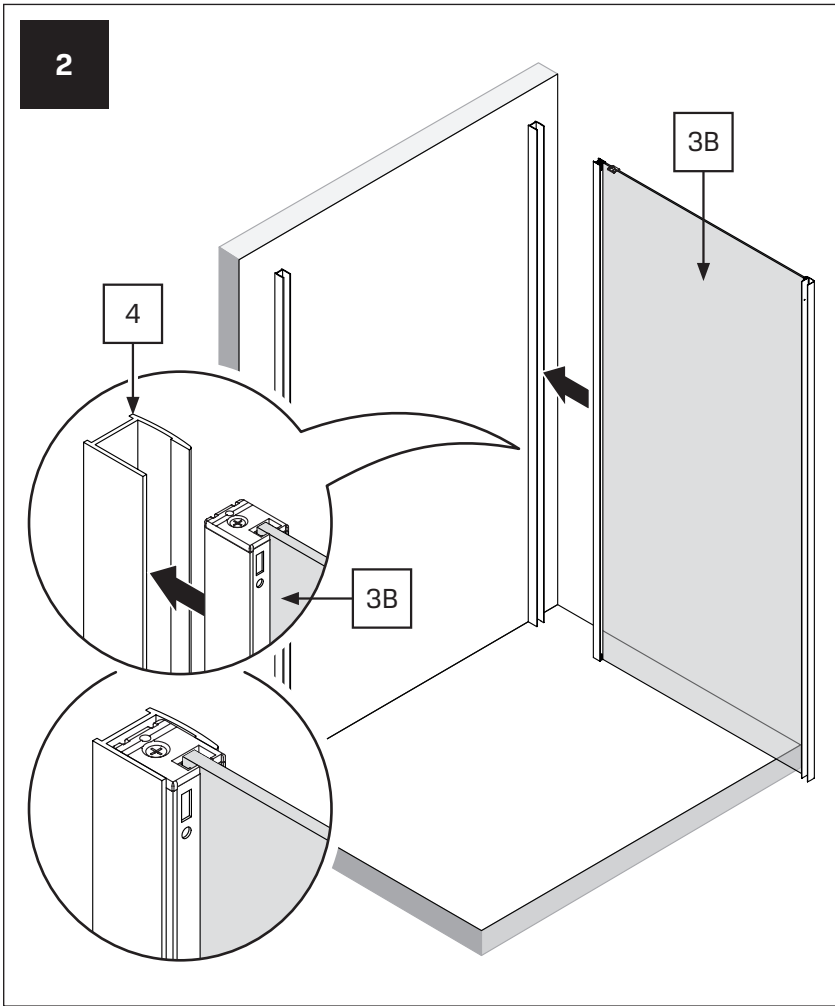

Specyfikacja techniczna **Kabin Na Wymiar** znajduje się w potwierdzeniu zamówienia.
The technical specification of the **Custom-Made Cabin** can be found in the order confirmation.

| | Wymiary gabarytowe Overall dimensions | | Wymiary do osi szyby Dimensions to the pane axis | |
|-------------|--|----------|---|-----------|
| | A | B | X1 | X2 |
| 100x90x200 | 98,5-100 | 88-90 | 97,5-99 | 86-88 |
| 100x100x200 | 98,5-100 | 98-100 | 97,5-99 | 96-98 |
| 100x110x200 | 98,5-100 | 108-110 | 97,5-99 | 106-108 |
| 100x120x200 | 98,5-100 | 118-120 | 97,5-99 | 116-118 |
| 110x90x200 | 108,5-110 | 88-90 | 107,5-109 | 86-88 |
| 110x100x200 | 108,5-110 | 98-100 | 107,5-109 | 96-98 |
| 110x110x200 | 108,5-110 | 108-110 | 107,5-109 | 106-108 |
| 110x120x200 | 108,5-110 | 118-120 | 107,5-109 | 116-118 |
| 120x90x200 | 118,5-120 | 88-90 | 117,5-119 | 86-88 |
| 120x100x200 | 118,5-120 | 98-100 | 117,5-119 | 96-98 |
| 120x110x200 | 118,5-120 | 108-110 | 117,5-119 | 106-108 |
| 120x120x200 | 118,5-120 | 118-120 | 117,5-119 | 116-118 |